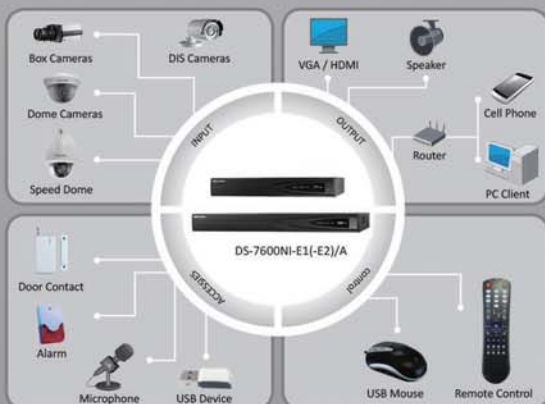

## Key features

- Third-party network cameras supported
- Up to 5 Megapixels resolution recording
- HDMI and VGA output at up to 1920×1080P resolution
- 4/8/16-ch network cameras can be connected with 25M/50M/100M incoming bandwidth
- Up to 2 SATA interfaces
- Support network detection, including network delay, packet loss, etc.)

DS-7600NI-E1/A

DS-7600NI-E2/A

- |                          |                  |
|--------------------------|------------------|
| 1. Power Supply          | 6. VGA Interface |
| 2. Audio In              | 7. USB Interface |
| 3. HDMI Interface        | 8. Ground        |
| 4. LAN Network Interface | 9. Power Switch  |
| 5. Audio Out             | 10. Rear Panel   |

### Key features

- Up to 1920 x 1080 high resolution
- Full HD1080p video
- Smart Codec
- DWDR, 3D DNR
- Triple streams
- On-board storage, up to 64GB
- Smart Focus: Motorized VF lens (-Z)
- Smart VQD
- Smart Facial Detection
- Intrusion Detection
- Built-in heater
- Defog
- EIS (Electronic Image Stabilization)