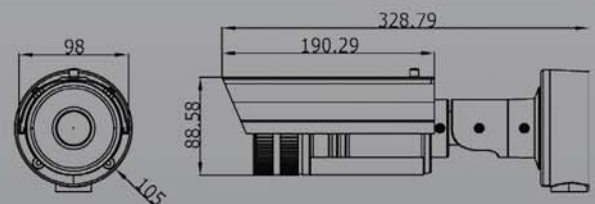

### Key features

- Up to 1920 x 1080 high resolution
- Full HD1080p video
- Smart Codec
- DWDR, 3D DNR
- Triple streams
- On-board storage, up to 64GB
- Smart Focus: Motorized VF lens (-Z)
- Smart VQD
- Smart Facial Detection
- Intrusion Detection
- Built-in heater
- Defog
- EIS (Electronic Image Stabilization)

Dimension (unit: mm)