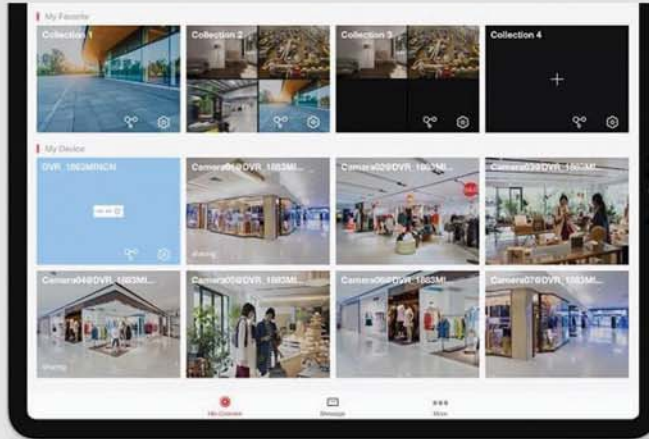

WATCHMAN 4G & SOLAR CAMERA RENTAL

Watchman CCTV System

Rental option on a month by month basis (can be purchased outright) – perfect for building sites. If someone walks in front of camera an audible alert can be programmed. During hours that you want to be alerted a push notification will alert your mobile phone and direct you to the video footage.

- Unlimited access
- Password required
- Programmable access rights
- Limited range
- User defined access

- View live video
- Apple and Android Phones
- Apple iPad
- Easy to retrieve video
- Record onto phone for email or text